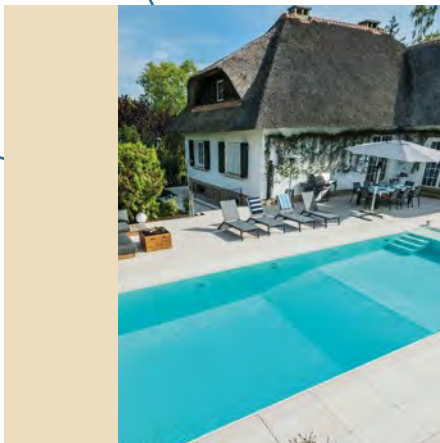

niveko
CUSTOM BUILT MONOPOOLS

Find harmony In the middle of your garden

“Close your eyes. And imagine your dream pool.”

You and your loved ones can treat yourself to the perfect rest and relaxation day after day. Discover a new lifestyle with NIVEKO pools. Each of them is unique – just like you.

Tones that are perfect for you

Light-blue

The colour of unlimited possibilities, peace and inner harmony.

Sandy

The only warm shade in our pool colour range.

Steel-blue

Symbolises purposefulness, challenges and hope, and gives the feeling of refreshment.

ENTERING YOUR POOL

Modern corner stairs

Your choice shows that you appreciate timeless solutions and functionality.

Modern corner stairs with a beach

For those who want to save space and enjoy as much minimalism as possible.