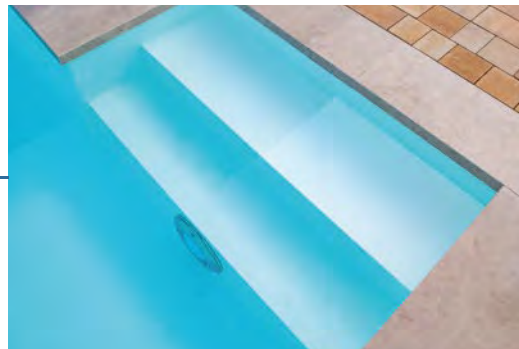

ENTERING YOUR POOL

Modern corner stairs

Your choice shows that you appreciate timeless solutions and functionality.

Modern corner stairs with a beach

For those who want to save space and enjoy as much minimalism as possible.

Stairs along entire width

A stairs along the entire width of the pool is popular with people who have big plans and ambitious visions for the future.

Inner corner stairs angular

An inner corner stairs will charm you with its regular geometric lines.

Now it's time to just get in

Inner corner stairs circular

Are you a fan of rounded shapes, continuity and eternal joy? So opt for a circular stairs.

Outer angular stairs

Do you believe the motto that there is a time and place for everything? These stairs are the ideal choice.

“Remember those moments when you felt truly carefree.”

Surely you can remember family good times that you've spent with your loved ones. You can now enjoy your pool together undisturbed. The nPool control application monitors your pool in real-time and allows you to control it easily from wherever you are. After all, water is an element and sometimes needs to be tamed.