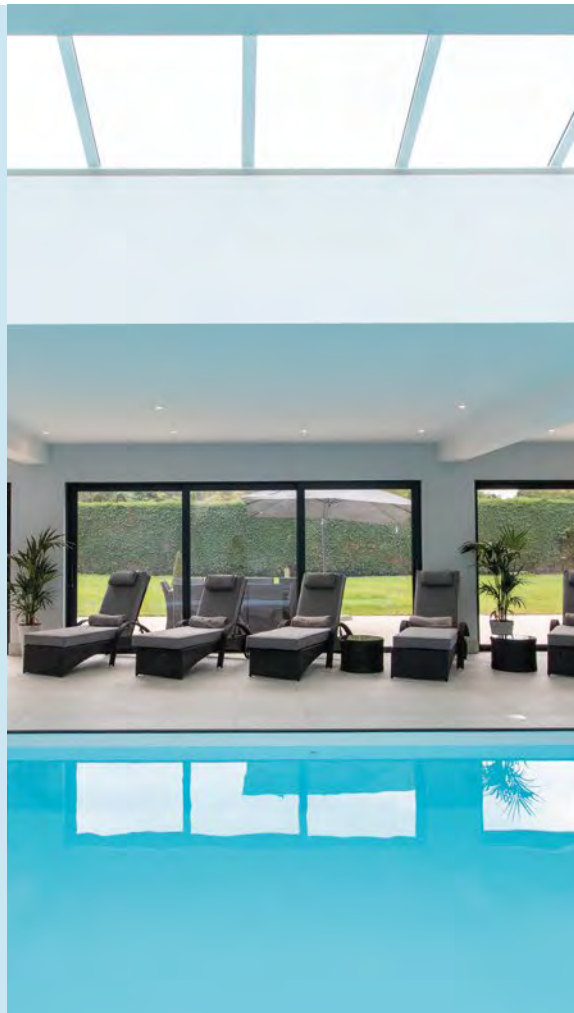

Sharing joy

Together we create a place where you can enjoy some unforgettable moments with your loved ones. That's what gives our work and life meaning. As relationships are wholly fundamental to human happiness.