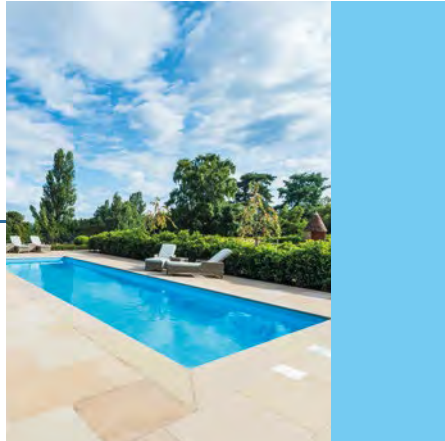

Tones that are perfect for you

Light-blue

The colour of unlimited possibilities, peace and inner harmony.

Sandy

The only warm shade in our pool colour range.

Steel-blue

Symbolises purposefulness, challenges and hope, and gives the feeling of refreshment.

ENTERING YOUR POOL

Modern corner stairs

Your choice shows that you appreciate timeless solutions and functionality.

Modern corner stairs with a beach

For those who want to save space and enjoy as much minimalism as possible.