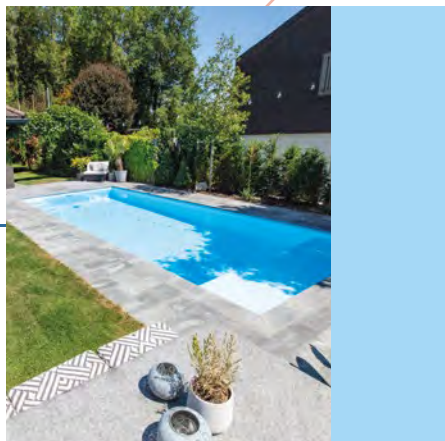

Tones that are perfect for you

Light-blue

The colour of unlimited possibilities, peace and inner harmony.

Sandy

The only warm shade in our pool colour range.

Steel-blue

Symbolises purposefulness, challenges and hope, and gives the feeling of refreshment.

ENTERING YOUR POOL

Modern corner stairs

Your choice shows that you appreciate timeless solutions and functionality.

Modern corner stairs with a beach

For those who want to save space and enjoy as much minimalism as possible.

Stairs along entire width

A stairs along the entire width of the pool is popular with people who have big plans and ambitious visions for the future.

Inner corner stairs angular

An inner corner stairs will charm you with its regular geometric lines.